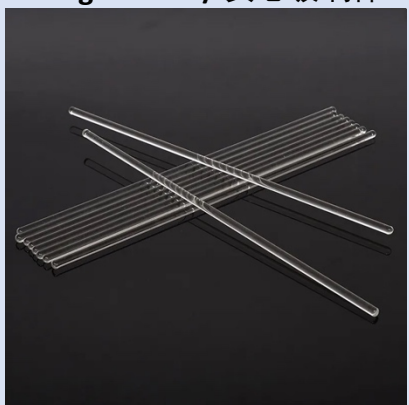

Round bottom test tube / 圆底试管

12*75mm, 15*100mm, 15*150mm,
18*180mm, 20*200mm, 25*200mm,
40*200, 12*100mm, 20*150mm

Round bottom flask / 圆底烧瓶

150ml, 250ml, 500ml

Solid glass rod / 实心玻璃棒

~

Triangular funnel / 三角漏斗