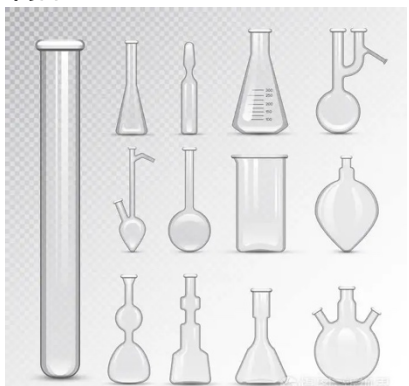

Other lab glassware / 其他实验室石英玻璃制品